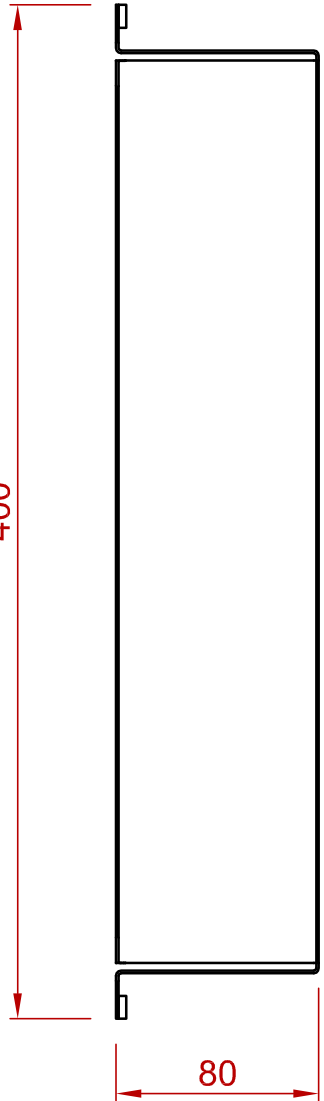

R13

AX1508

System Sync Colander

(check compatibility list for suitable models)

(c) abode home products ltd
www.abode.eu

our policy is to continually
improve and develop products,
and accordingly we reserve the
right to amend specifications
without prior notice