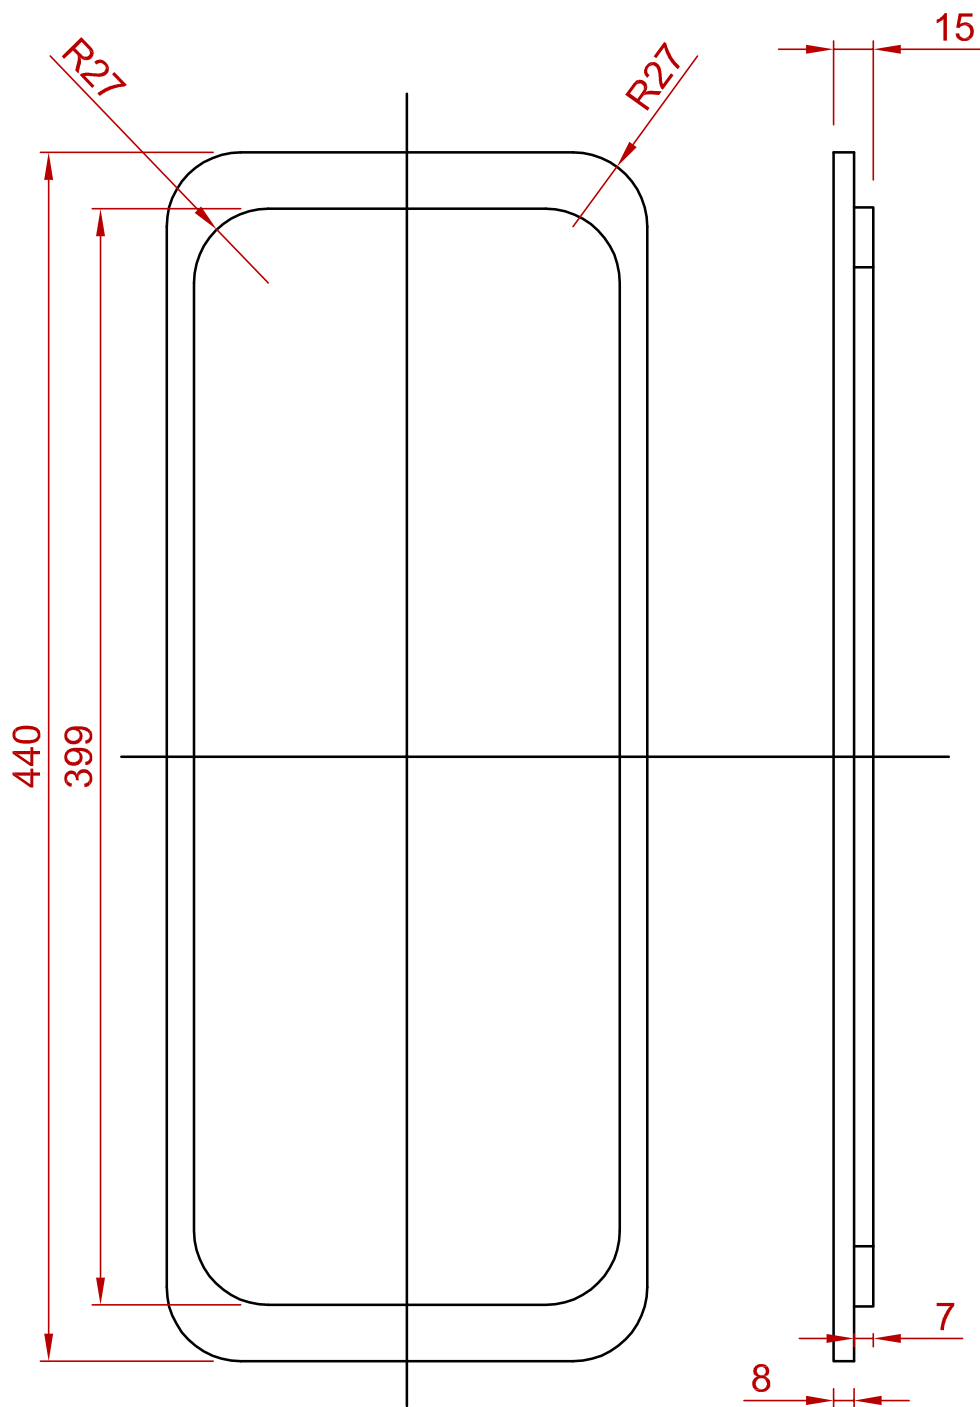

R13

AX1508

System Sync Colander

(check compatibility list for suitable models)

(c) abode home products ltd
www.abode.eu

our policy is to continually
improve and develop products,
and accordingly we reserve the
right to amend specifications
without prior notice