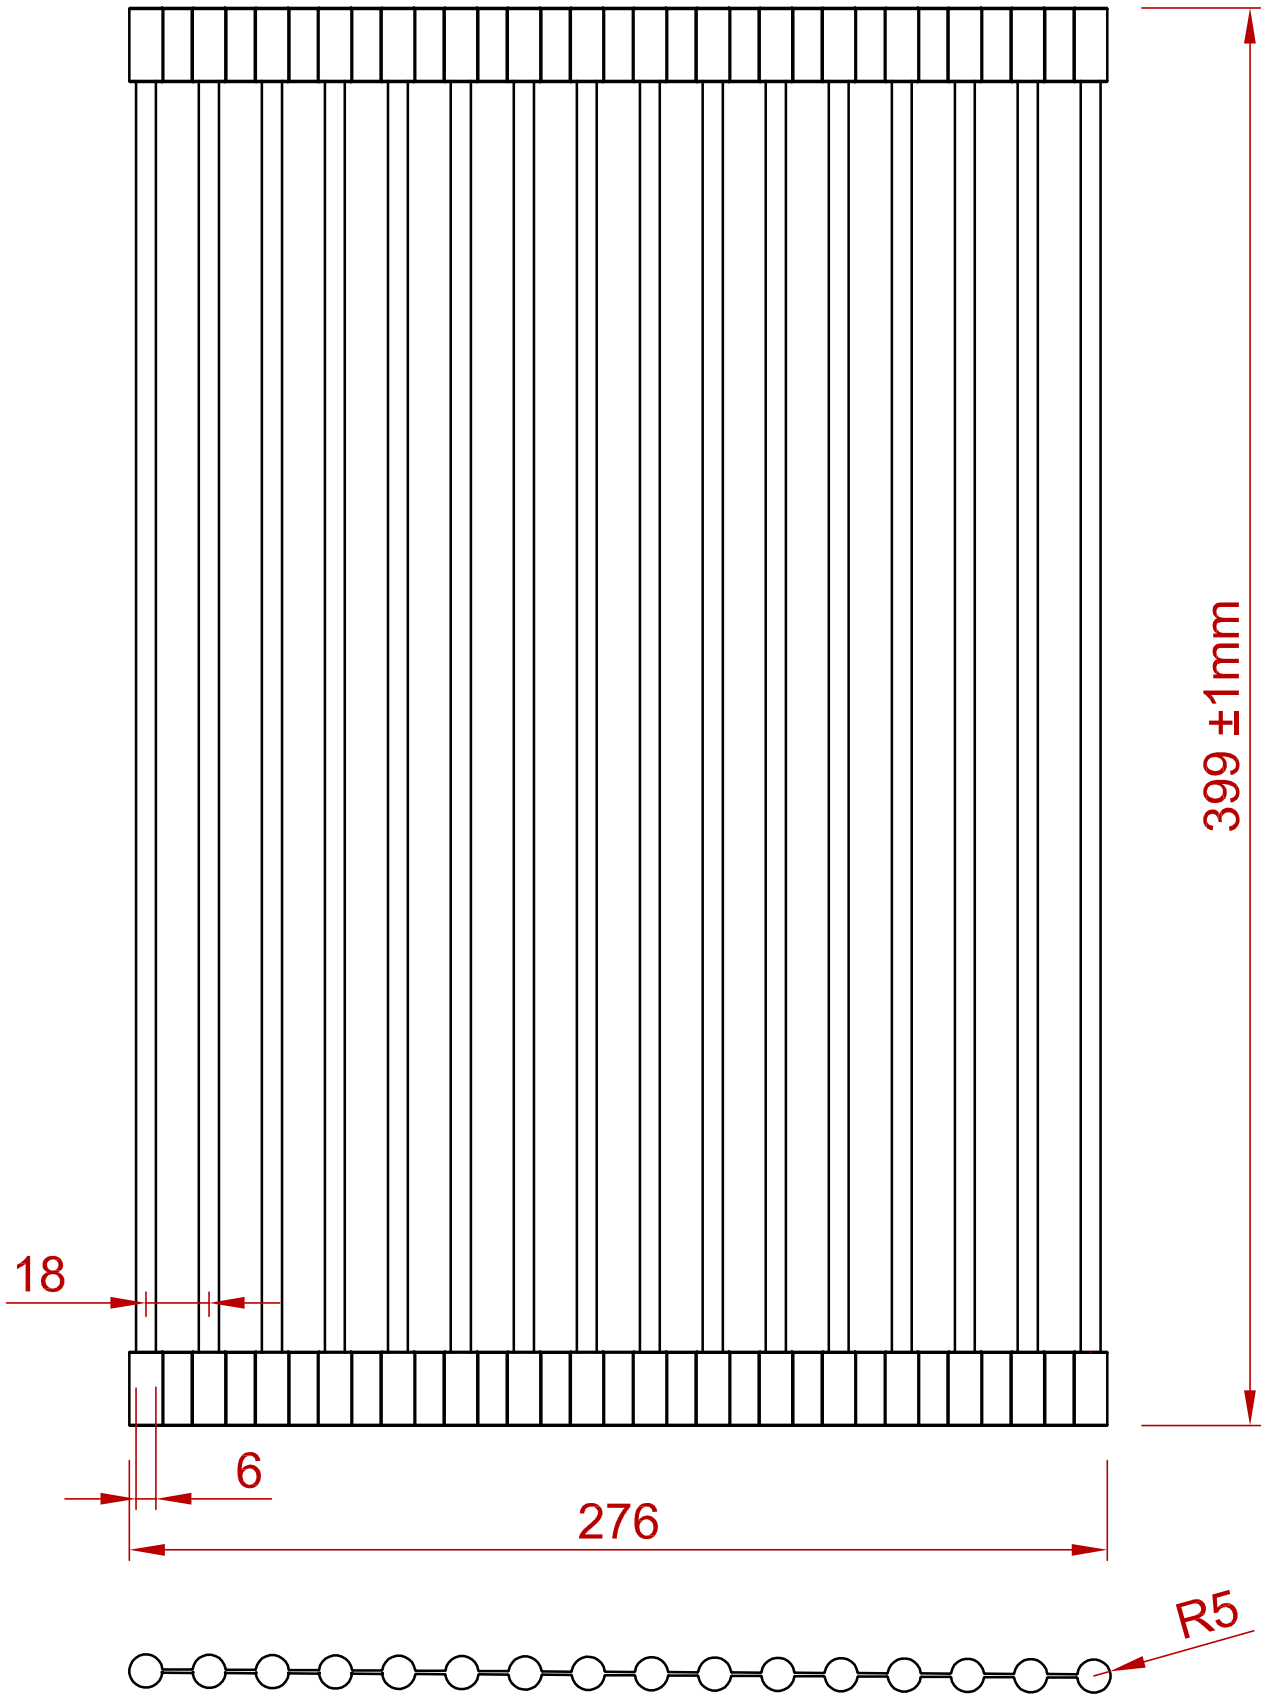

AX2506
 System Sync Drainer / Trivet
 (roll up)
 (check compatibility list for suitable models)

abode

(c) abode home products ltd
 www.abode.eu

our policy is to continually
 improve and develop products,
 and accordingly we reserve the
 right to amend specifications
 without prior notice